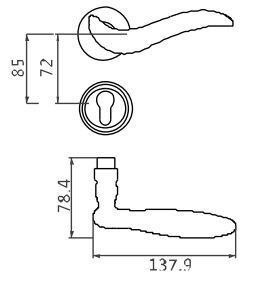

BL-CF-18-861

B860 DOOR
HANDL E

材质: 环保铜
MATERIAL: BRSS

● CB ● CF

BL-GB-15-860

BL-CF-15-860

BL-CF-18-860

B828 DOOR
HANDOIF