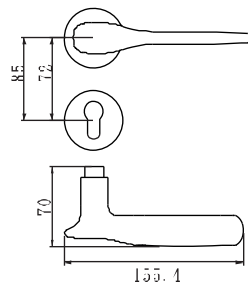

BL-CP-I9-880

BL-US-I9-880

BL-CF-I9-880

B884 DOOR
HANDOIF
材质: 环保铜
MATERIAL: BRSS

● CP ● CO ● US ● PN

BL-CP-19-884

BL-CO-19-884

BI-US-19-884