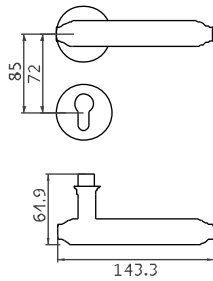

BL-CF-19-882