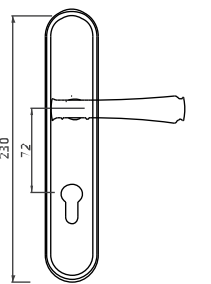

B869 DOOR HANDLE

材质: 环保铜
MATERIAL: BRSS

BL-CF-19-869

BL-HKF-19-869

● GB ● CP ● CF ● HC

BL-CP-19-866

BL-CF-19-866

BL-CP-18-866