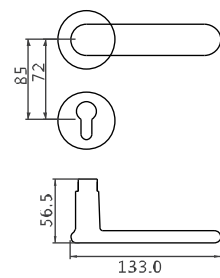

BL-CF-19-864

BL-US-19-864

B858 DOOR
HANDOIF
材质: 环保铜
MATERIAL: BRASS

● CO ● CP ● RS ● US

BL-CP-19-858

BL-CO-19-858

BL-US-19-858

BL-RS-19-858