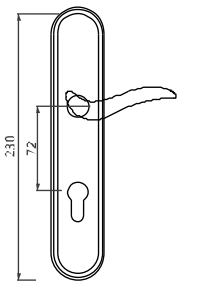

BL-CF-18-861

B860 DOOR
HANDL E

材质: 环保铜
MATERIAL: BRSS

● CB ● CF

BL-GB-15-860

BL-CF-15-860

BL-CF-18-860

B828 DOOR
HANDOIF