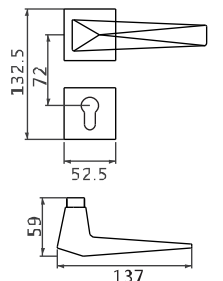

● CP ● US ● CF ● PN

BL-CP-18-877

BL-US-18-877

BL-CF-18-877

BL-PN-18-877

B876 DOOR
HANDOIF
材质: 环保铜
MATERIAL: BRSS

● CO ● CF ● FB

BL=CO-18-876