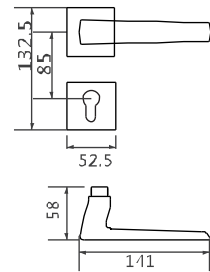

BL=FB-18-876