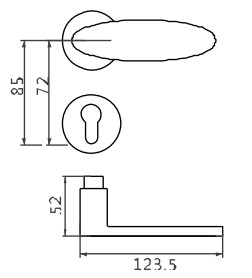

B878 DOOR
HANDOIF
材质: 环保铜
MATERIAL: BRASS

● CO ● CP ● RS ● AS

BL-CO-19-878

BL-CP-19-878

BL-RS-19-878

BL-AS-19-878

B882 DOOR
HANDOIF
材质: 环保铜
MATERIAL: BRASS

● GB
 ● CP
 ● CF
 ● HC