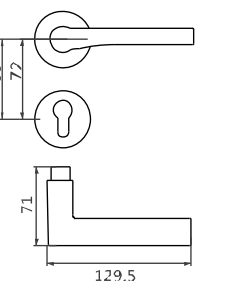

B859 DOOR
HANDOIF
材质: 环保铜
MATERIAL: BRSS

● RS ● US ● CF ● CO

B857 DOOR
HANDOIF
材质: 环保铜
MATERIAL: BRSS

● CP ● CO ● CF