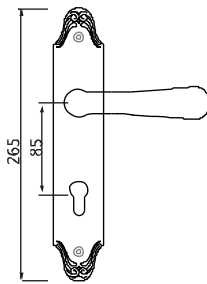

BL-GB-B5-836