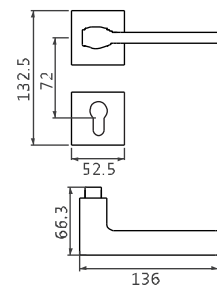

● RS ● US ● CF ● CO

BL-RS-18-859

BL-US-18-859

BL-CF-18-859

BL-CO-18-859

B857 DOOR
HANDOIF
材质: 环保铜
MATERIAL: BRSS

● CP ● CO ● CF

BI-CP-19-857