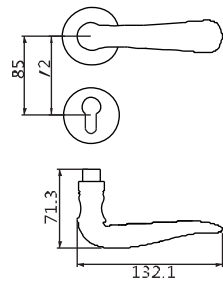

● CB ● CF ● CP

B836 DOOR HANDOIF

材质: 环保铜
MATERIAL: BRSS

● CB ● CF ● CP

BL-GB-18-820

BL-CF-18-820

BL-GB-18-836

BL-CF-18-836