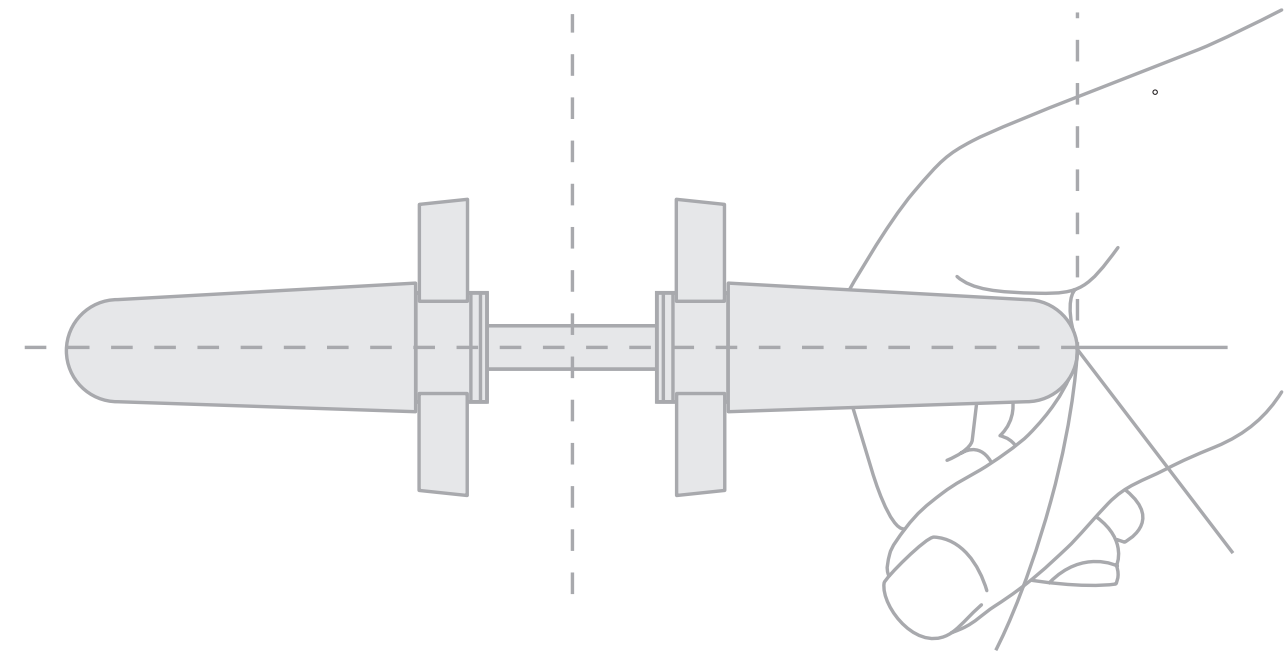

AMTHY

WORKING FOR THE METAL ARTWORK OF MODERN AND MINIMALISM

Brass

www.amthy.com