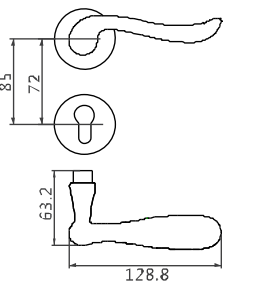

● CB ● CF ● CP

B836 DOOR HANDOIF

材质: 环保铜
MATERIAL: BRSS

● CB ● CF ● CP

BL-GB-18-820

BL-CF-18-820

BL-GB-18-836

BL-CF-18-836