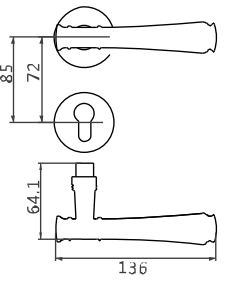

B869 DOOR HANDLE

材质: 环保铜
MATERIAL: BRSS

BL-CF-19-869

BL-HKF-19-869

● GB ● CP ● CF ● HC

BL-CP-19-866

BL-CF-19-866

BL-CP-18-866