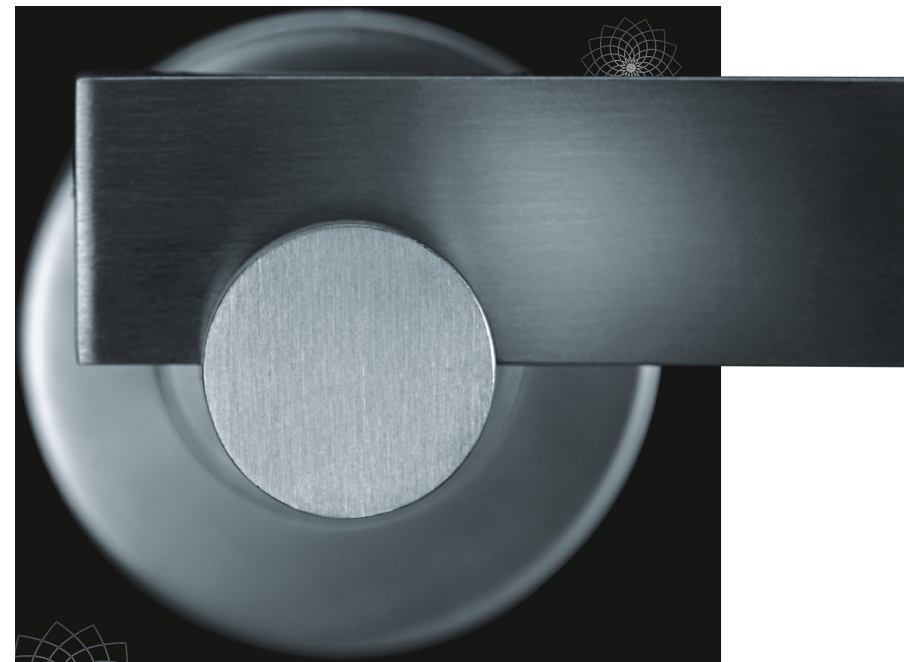

AMTHY

WORKING FOR THE METAL ARTWORK OF MODERN AND MINIMALISM

www.amthy.com

UNIQUE INGENUITY

Ingenuity

PROFESSION AWARENESS

technology

A433 DOOR
HANDOLE
材质：镁铝合金
MATERIAL:ALUMINUM ALLOY