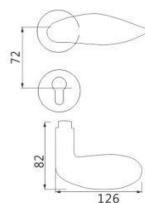

A-HC-817-433

A-AL-94-433