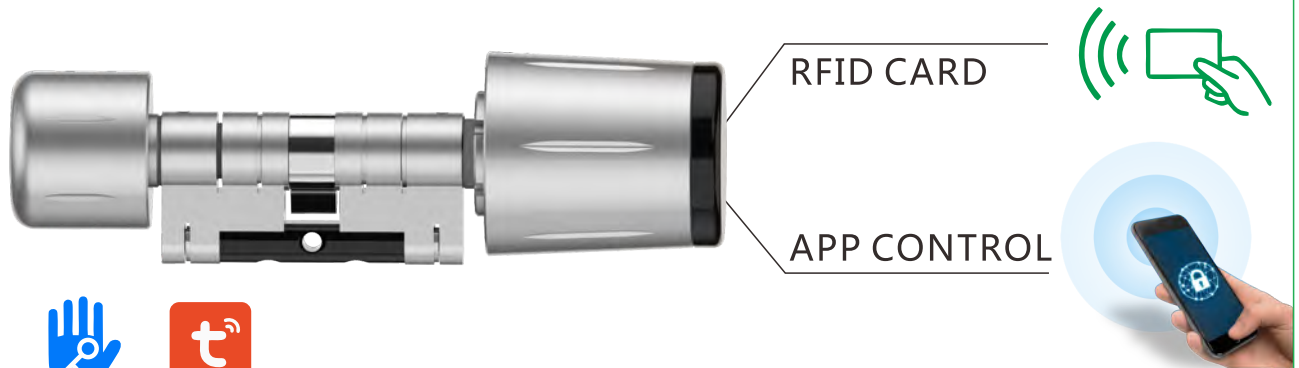

5B01 ELECTRONIC CYLINDER

5B01电子锁芯

TTLOCK

TUYA

For easy removal of sleeve
专用工具拆卸

Test standard 测试标准 > BS EN 15684-2012

1 6 0 4 A F 0 2

Specifications 规格

- | | |
|--|---|
| <p>Class of protection 防水等级</p> <p>> IP67 anti-water protection
IP67防水等级</p> <p>Reading range 读卡距离</p> <p>> <20mm</p> <p>Battery 电池型号</p> <p>> 2x Lithium CR2</p> <p>Battery life 电池寿命</p> <p>> 25,000 cycles of operation(around 2 years of usage) 2.5万次/2年</p> <p>> External power supply protection
外部电源保护</p> | <p>Capacity 容量</p> <p>> Possibility to store up to 1000 user cards
最多可存储1000张用户卡</p> <p>Unlock way 开锁方式</p> <p>> Outside knob controlled by electronics (RFID card + NFC Function + APP)
RFID卡+手机NFC模拟功能+APP</p> <p>Temperature 工作温度</p> <p>> Extreme working temperature range (-25°C to +65°C)
极端工作温度范围(-25°C to +65°C)</p> |
|--|---|

Cylinder length 规格长度

- Extendable in 5mm/10mm increments up to 62.5mm one side
单边以5/10mm倍数加长, 最长62.5mm
- Fits into doors with thickness from 35mm to 100mm
适用门厚35-100mm