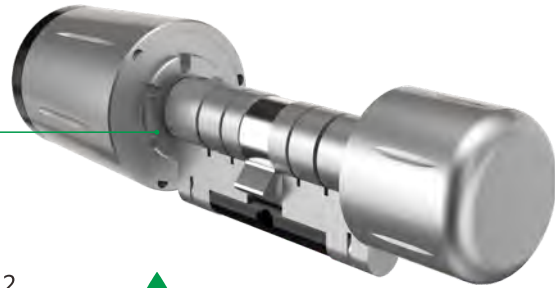

5B01 ELECTRONIC CYLINDER

5B01电子锁芯

TTLOCK

TUYA

For easy removal of sleeve
专用工具拆卸

Test standard 测试标准 > BS EN 15684-2012

1 6 0 4 A F 0 2

Specifications 规格

Cylinder length 规格长度

- Extendable in 5mm/10mm increments up to 62.5mm one side
单边以5/10mm倍数加长, 最长62.5mm
- Fits into doors with thickness from 35mm to 100mm
适用门厚35-100mm