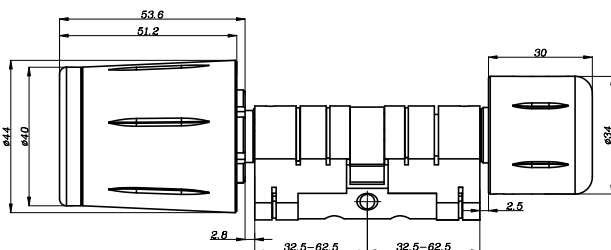

5B01 ELECTRONIC CYLINDER

5B01电子锁芯

TTLOCK

TUYA

For easy removal of sleeve
专用工具拆卸

Test standard 测试标准 > BS EN 15684-2012

1 6 0 4 A F 0 2

Specifications 规格

Cylinder length 规格长度

- Extendable in 5mm/10mm increments up to 62.5mm one side
单边以5/10mm倍数加长, 最长62.5mm
- Fits into doors with thickness from 35mm to 100mm
适用门厚35-100mm