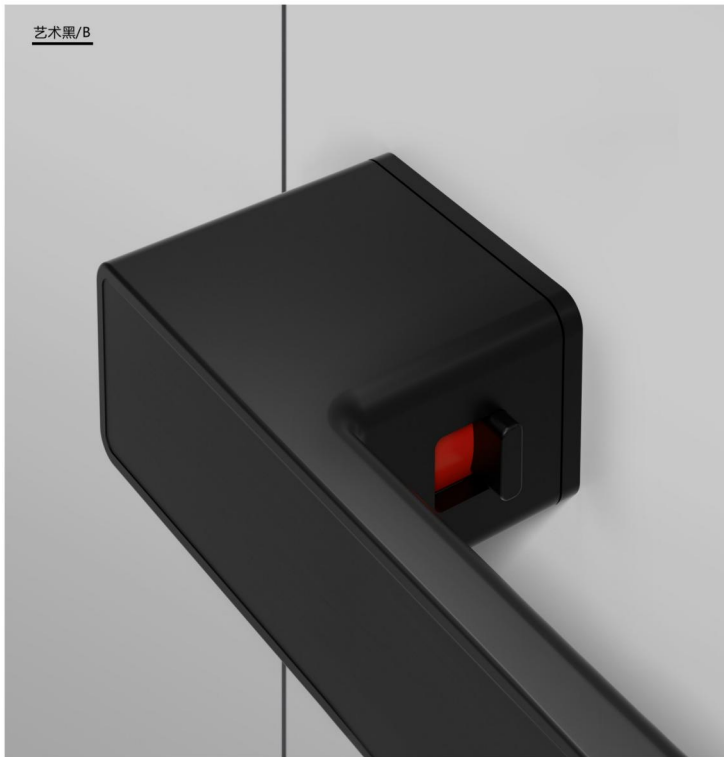

T52

Door Lock Series

材质：锌合金
尺寸：A 159mm B 32mm C 50mm

Material: Zinc alloy
Size : A 159mm B 32mm C 50mm