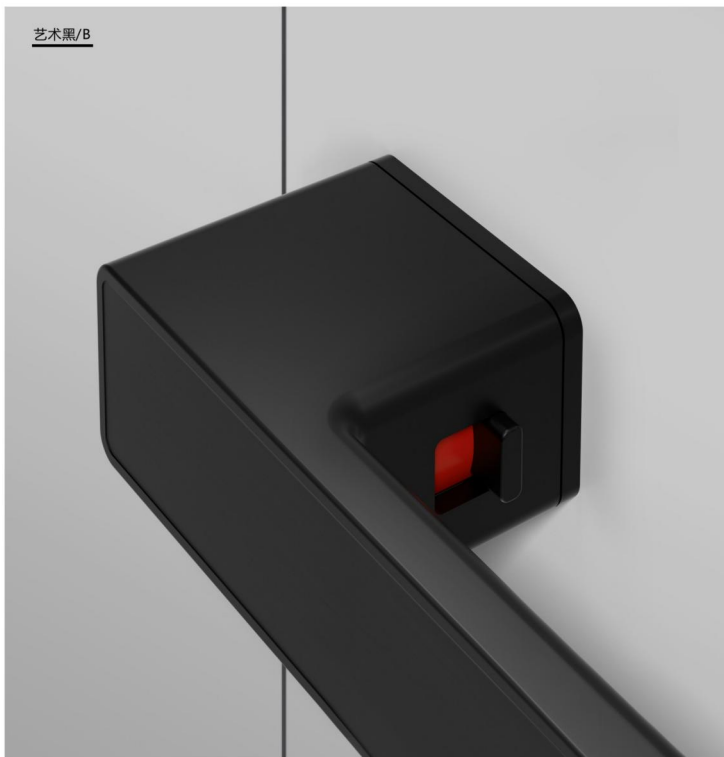

T52

Door Lock Series

材质：锌合金
尺寸：A 159mm B 32mm C 50mm

Material: Zinc alloy
Size : A 159mm B 32mm C 50mm