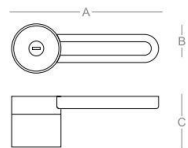

# V08

Door Lock  
Series

材质：锌合金  
尺寸：A 146mm B 52mm C 62mm

Material: Zinc alloy  
Size : A 146mm B 52mm C 62mm

# V09

Door Lock  
Series

材质：锌合金  
尺寸：A 150mm B 54mm C 63mm

Material: Zinc alloy  
Size : A 150mm B 54mm C 63mm

# T01

Door Lock  
Series

材质：锌合金  
尺寸：A 150mm B 52mm C 59mm

Material: Zinc alloy  
Size : A 150mm B 52mm C 59mm

# T02

Door Lock  
Series

材质：锌合金  
尺寸：A 147mm B 50mm C 56mm

Material: Zinc alloy  
Size : A 147mm B 50mm C 56mm