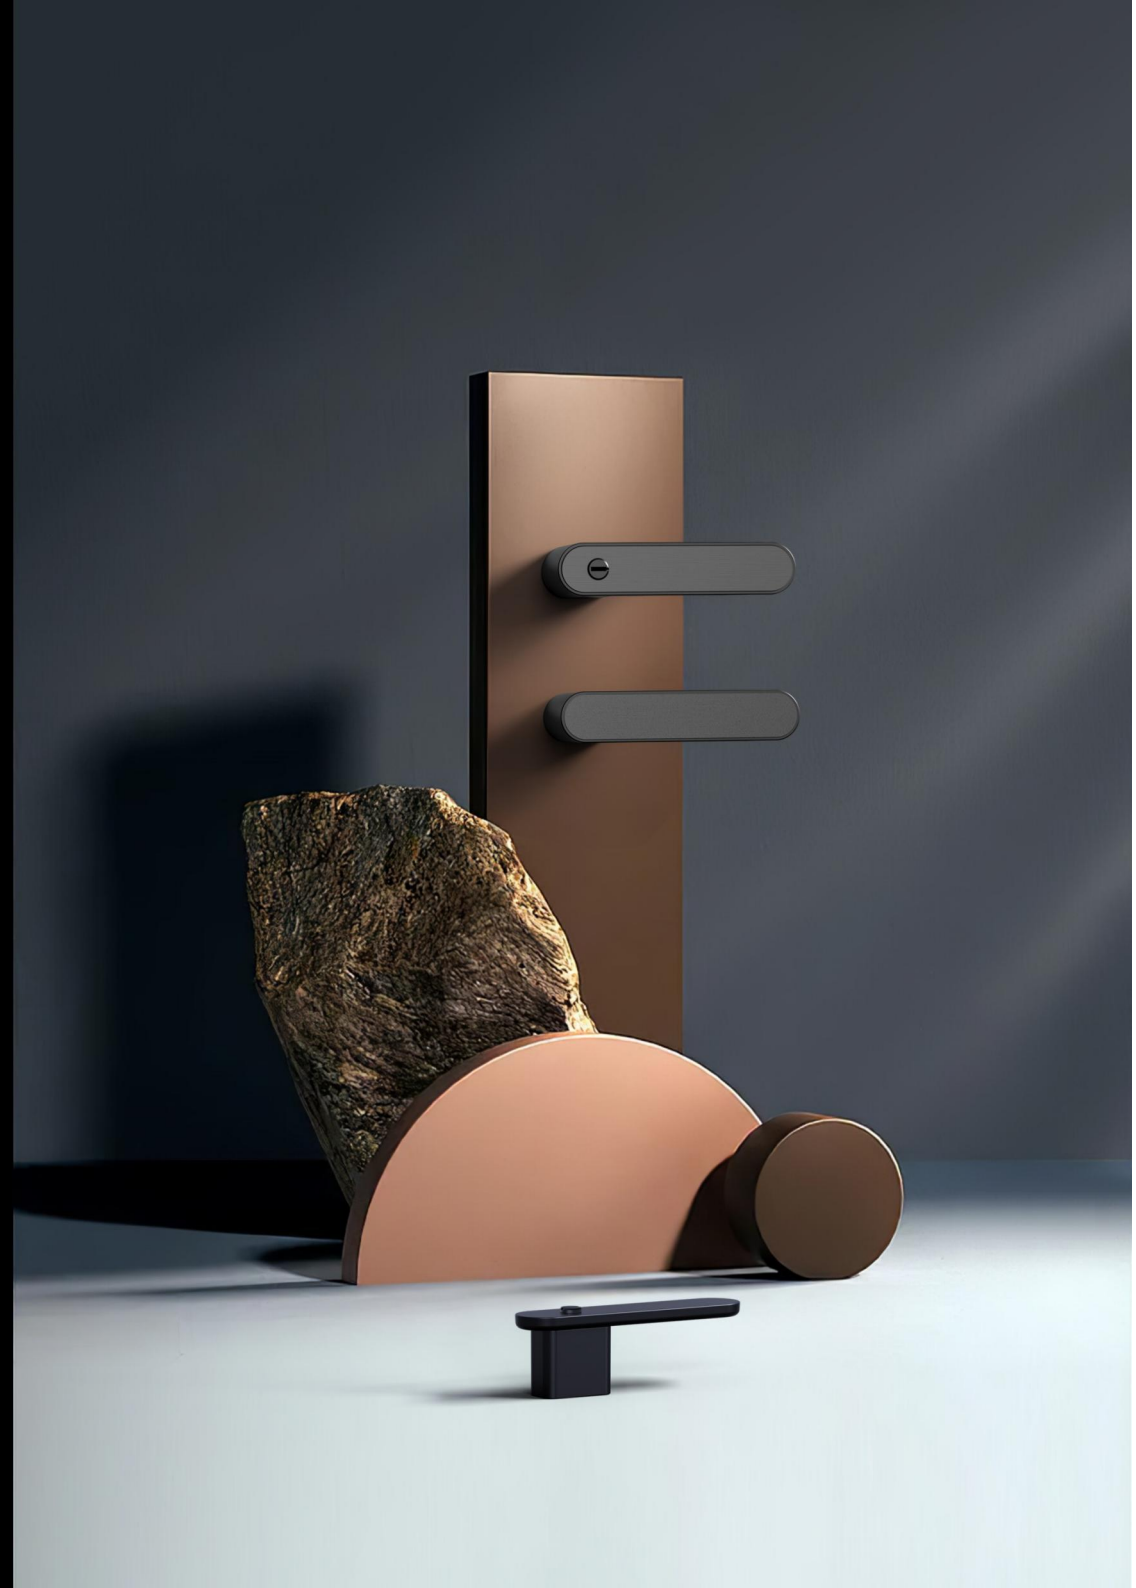

MINIMALIST
AND
EXTRAORDINARY

输入空间被解释为无形建筑和环境的重要组成部分：对我们来说，这个概念转化为对称入口的无形表达。我们开发创新的形式和解决方案，寻找和应用符合大脑最新趋势的材料和颜色，从而使每个入口成为一个整体。探索vaiseite的现实和他的成就，相信公司的创建价值，通过其无限的可能性创造，意味着个性化和赋予无形入口建筑个性，以完成其住房环境。这不仅是一种哲学，而且是一条通向具体项目的共同道路。