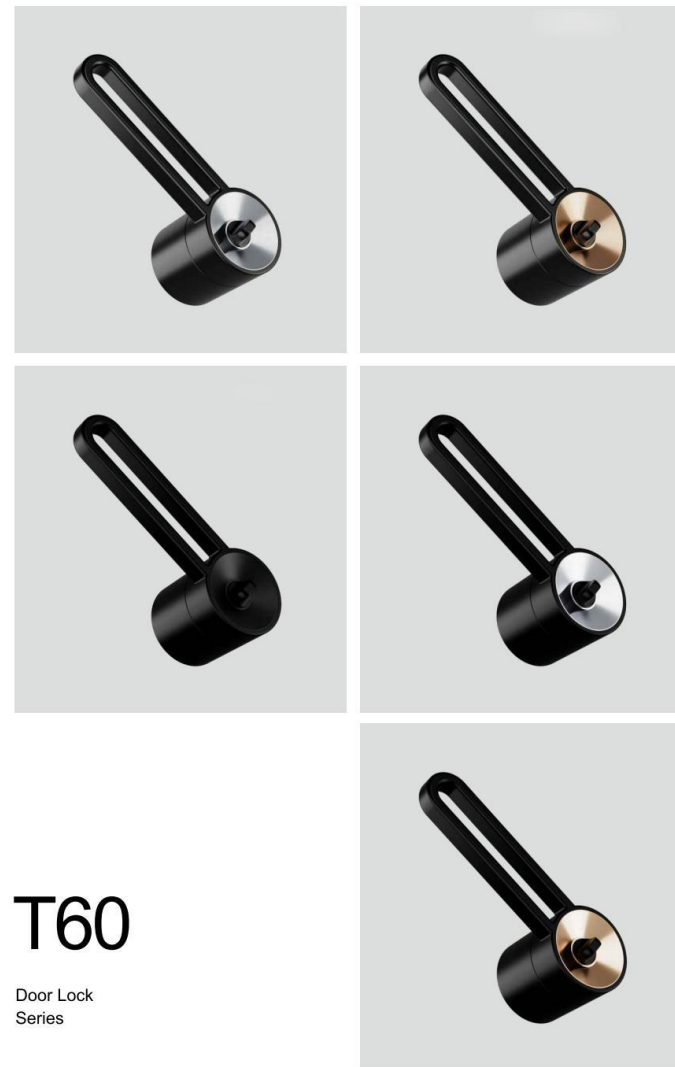

# V08

Door Lock  
Series

材质：锌合金  
尺寸：A 146mm B 52mm C 62mm

Material: Zinc alloy  
Size : A 146mm B 52mm C 62mm

# V09

Door Lock  
Series

材质：锌合金  
尺寸：A 150mm B 54mm C 63mm

Material: Zinc alloy  
Size : A 150mm B 54mm C 63mm

# T01

Door Lock  
Series

材质：锌合金  
尺寸：A 150mm B 52mm C 59mm

Material: Zinc alloy  
Size : A 150mm B 52mm C 59mm

# T02

Door Lock  
Series

材质：锌合金  
尺寸：A 147mm B 50mm C 56mm

Material: Zinc alloy  
Size : A 147mm B 50mm C 56mm