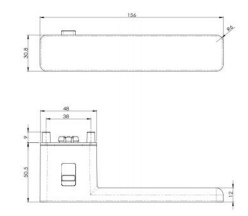

可选表面处理
● HC ● HBN ● YBN ● HW