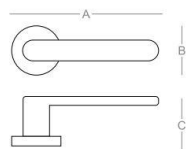

# V08

Door Lock  
Series

材质：锌合金  
尺寸：A 146mm B 52mm C 62mm

Material: Zinc alloy  
Size : A 146mm B 52mm C 62mm

# V09

Door Lock  
Series

材质：锌合金  
尺寸：A 150mm B 54mm C 63mm

Material: Zinc alloy  
Size : A 150mm B 54mm C 63mm

# T01

Door Lock  
Series

材质：锌合金  
尺寸：A 150mm B 52mm C 59mm

Material: Zinc alloy  
Size : A 150mm B 52mm C 59mm

# T02

Door Lock  
Series

材质：锌合金  
尺寸：A 147mm B 50mm C 56mm

Material: Zinc alloy  
Size : A 147mm B 50mm C 56mm