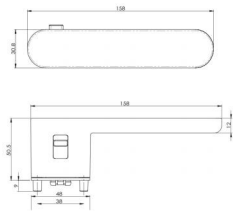

可选表面处理

● HC ● HBN ● YBN ● HW

可选表面处理

● HC ● HBN ● YBN ● HW

;)$ 3

; :#/ 3

;)$