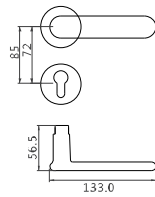

BL-US-19-858