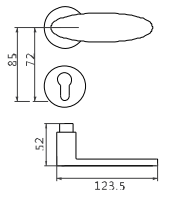

BL-CO-19-858

BL-US-19-858

BL-RS-19-858

B878 DOOR
HANDOIF
材质: 环保铜
MATERIAL: BRASS

CO CP RS AS

BL-CO-19-878

BL-CP-19-878

BL-RS-19-878