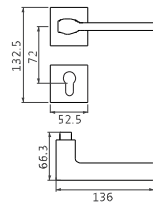

BL-RS-19-862

BL-US-19-862

B859 DOOR HANDLIF
 材质: 环保铜
 MATERIAL: BRASS

● RS ● US ● CF ● CO

BL-RS-18-859

BL-US-18-859

BL-CF-18-859

BL-CO-18-859