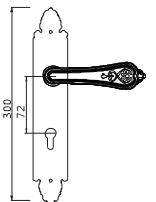

BL-OG-22-830

BL-OG-18-831

BL-CF-18-831

C-B9-830

BL-CP-B9-830

BL-OG-96-831

B817 DOOR
HANDOIF

材质: 环保铜
MATERIAL: BRASS