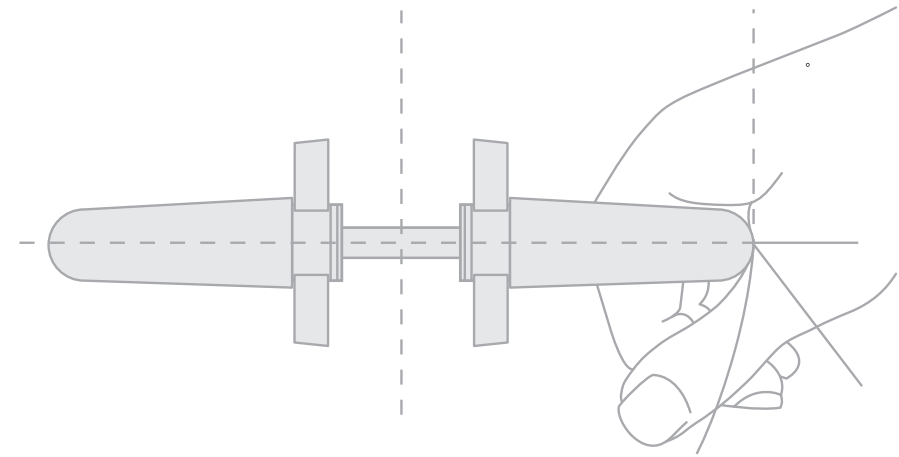

AMTHY

WORKING FOR THE METAL ARTWORK OF MODERN AND MINIMALISM

Brass

www.amthy.com