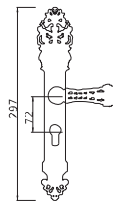

BL-OG-22-830

BL-OG-18-831

BL-CF-18-831

C-B9-830

BL-CP-B9-830

BL-OG-96-831

B817 DOOR
HANDOIF

材质: 环保铜
MATERIAL: BRASS