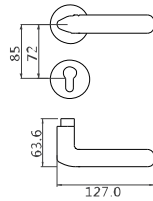

材质: 环保铜
MATERIAL: BRASS

AS RS US CP

BL-CPCO-19-879

BL-CCGB-19-879

RI-CP-19-863

RI-US-19-863

BL-RS-19-863

BL-HC-19-863