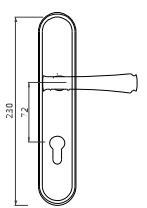

可洗表面处理
● CF ● CP

B869 DOOR HANDLE
材质: 环保铜
MATERIAL: BRSS

● GB ● CP ● CF ● HC