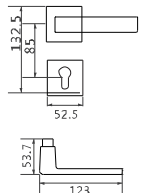

BL-US-18-875