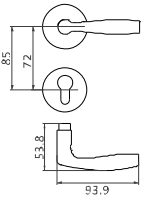

材质: 环保铜
MATERIAL: BRASS

AS RS US CP

BL-CPCO-19-879

BL-CCGB-19-879

RI-CP-19-863

RI-US-19-863

BL-RS-19-863

BL-HC-19-863