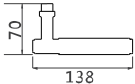

- CO
- AS
- CF
- US

BL-CO-19-864

BL-AS-19-864

BL-CF-19-864

BL-US-19-864

B858 DOOR
HANDOIF
材质: 环保铜
MATERIAL: BRASS

CO CP RS US

BL-CP-19-858