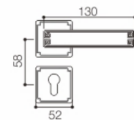

Size diagram

L62-030

L62-030

L62-030

LH32-072

Material: Aluminum alloy

Appy: Wooden doors/Metal doors

Size diagram