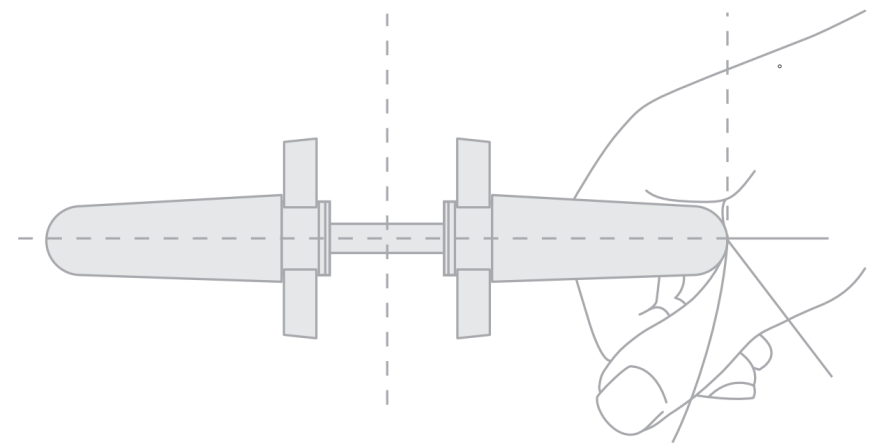

AMTHY

WORKING FOR THE METAL ARTWORK OF MODERN AND MINIMALISM

ALUMINUM

www.amthy.com