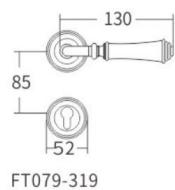

FT078-320- LJ 亮金