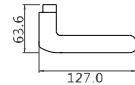

### B863 DOOR HANDLIF

材质: 环保铜  
MATERIAL: BRASS

CP GB

AS RS US CP

BL-CPCO-19-879

BL-CCGB-19-879

RI-CP-19-863

RI-US-19-863