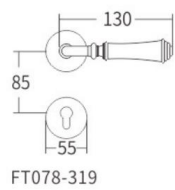

FT079-319- LJ 亮金