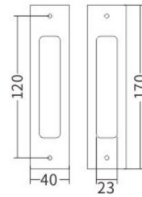

Lever Handle  
HK726

HK726 - HST 黄古铜

HK726 - BB 铜拉丝

HK726 - BF 黑咖啡

Lever Handle  
HK728

HK728 - LJ 亮金

HK728 - BF 黑咖啡

HK728 - BB 铜拉丝