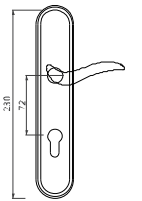

B861 DOOR HANDLIF

材质: 环保铜
MATERIAL: BRASS

● CF ● GB

B860 DOOR HANDLIF

材质: 环保铜
MATERIAL: BRASS

● GB ● CF

RI-GB-15-861

BL-GB-15-860

BL-CF-15-860

BL-GB-18-861

BL-CF-18-861

BL-CF-18-860