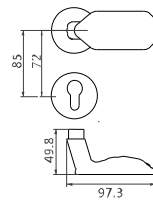

# B874 DOOR HANDLE

材质: 环保铜  
MA: ERICALS CSS

AS CP CO CF

BL-CP-19-874

BL-CO-19-874

BL-AS-19-874

BL-CF-19-874