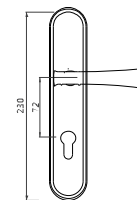

可洗表面处理
● CF ● CP

B869 DOOR HANDLE
材质: 环保铜
MATERIAL: BRSS

● GB ● CP ● CF ● HC