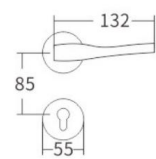

FT078-320- LJ 亮金