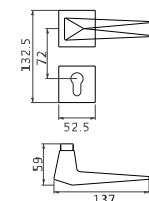

# B877 DOOR HANDLE

材質：環保銅  
MATERIAL: BRASS

CP US CF PN

BL-CF-I8-877

BL-US-I8-877

BL-CF-I8-877

BL-PN-I8-877