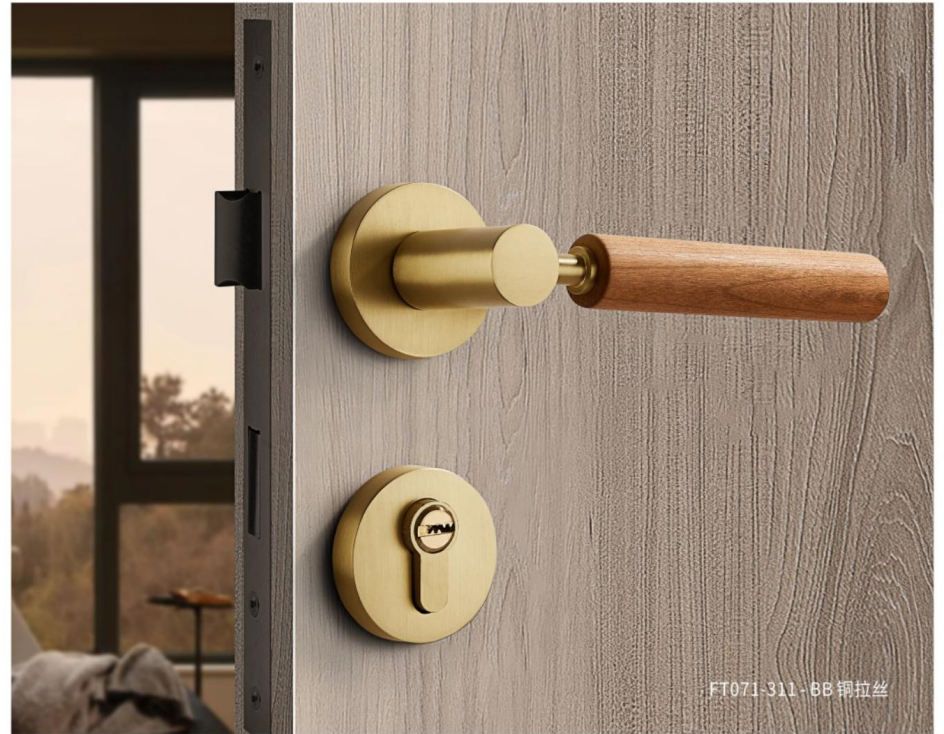

JK 哑光枪黑   BB 铜拉丝

FT071-311

FT071-311-JK 哑光枪黑

FT071-311-BB 铜拉丝