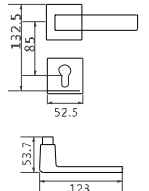

### B875 DOOR HANDLIF

材质: 环保铜  
MATERIAL: BRASS

● CO ● CF ● US

BL-CO-18-875

BL-CF-18-875

BL-US-18-875