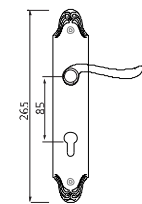

B820 DOOR HANDOIF

材质: 环保铜
MATERIAL: BRASS

● GB ● CF ● CP

B836 DOOR HANDOIF

材质: 环保铜
MATERIAL: BRASS

● GB ● CF ● CP