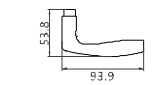

### B863 DOOR HANDLIF

材质: 环保铜  
MATERIAL: BRASS

CP GB

AS RS US CP

BL-CPCO-19-879

BL-CCGB-19-879

RI-CP-19-863

RI-US-19-863