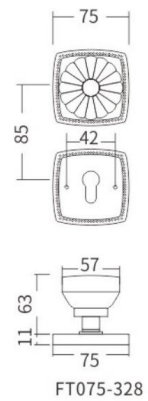

FT075-322 - BB 铜拉丝

FT075-322 - LJ 亮金

FT075-322 - CP 亮铬

FT075-328 - BB 铜拉丝

FT075-328 - LJ 亮金

FT075-328 - CP 亮铬

XXL986-308A

XL986-308A