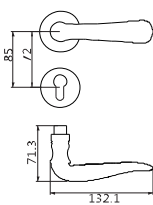

### B836 DOOR HANDOIF

材质: 环保铜  
MATERIAL: BRASS

● GB ● CF ● CP

BL-GB-18-820

BL-CF-18-820

BL-GB-18-836

BL-CF-18-836

BL-GB-B5-R20