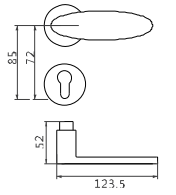

### B878 DOOR HANDLIF

材質: 环保铜  
MATERIAL: BRASS

CO CP RS AS

BL-CO-19-878

BL-CP-19-878

BL-RS-19-878

BL-AS-19-878