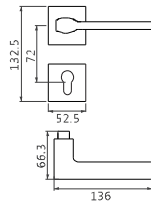

### B859 DOOR HANDLIF

材质: 环保铜  
MATERIAL: BRASS

● RS ● US ● CF ● CO

BL-RS-18-859

BL-US-18-859

BL-CF-18-859

BL-CO-18-859