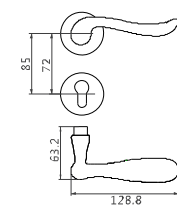

### B836 DOOR HANDOIF

材质: 环保铜  
MATERIAL: BRASS

● GB ● CF ● CP

BL-GB-18-820

BL-CF-18-820

BL-GB-18-836

BL-CF-18-836

BL-GB-B5-R20