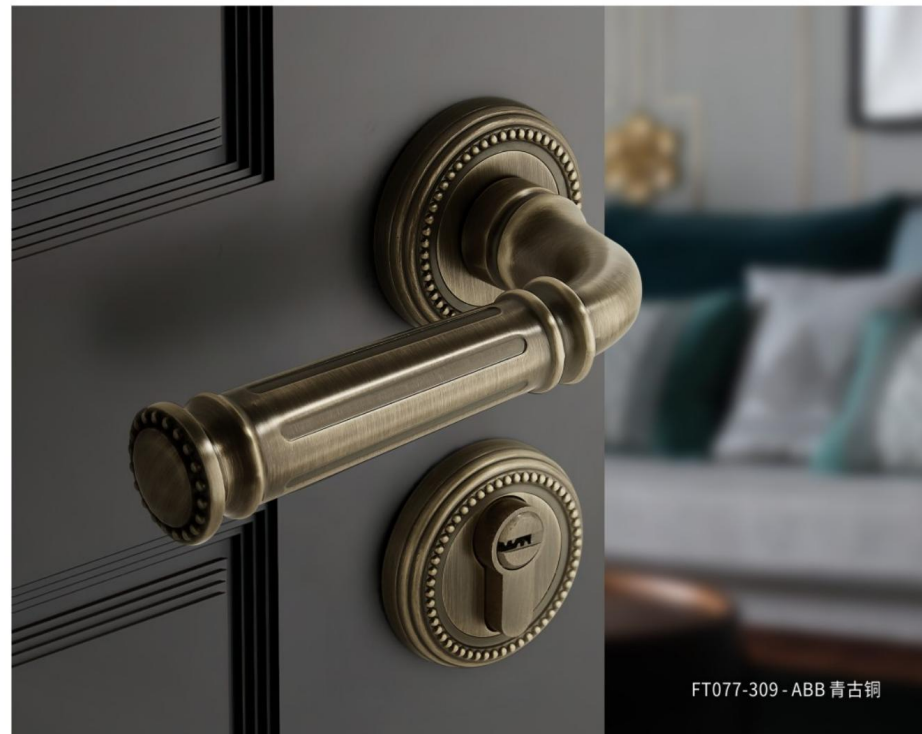

FT077-309 - ABB 青古铜

ABB
青古铜