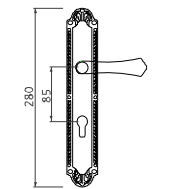

B809 DOOR HANDLIF

材质: 环保铜
MATERIAL: BRASS

B829 DOOR HANDLIF

材质: 环保铜
MATERIAL: BRASS

CP PN CF US

CB CF CP