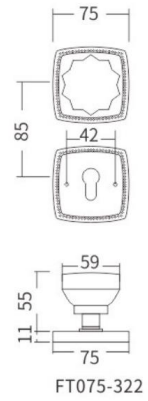

FT075-322 - BB 铜拉丝

FT075-322 - LJ 亮金

FT075-322 - CP 亮铬

FT075-328 - BB 铜拉丝

FT075-328 - LJ 亮金

FT075-328 - CP 亮铬

XXL986-308A

XL986-308A