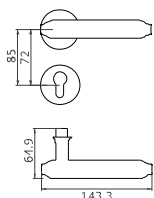

BL-CF-19-882