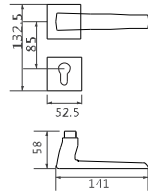

### B876 DOOR HANDLIF

材质: 环保铜  
MATERIAL: BRASS

● CO ● CF ● FB

BL-CO-18-876

BL-CF-18-876

BL-FB-18-876