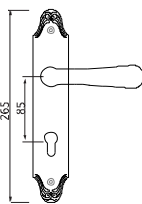

BL-GB-B5-836