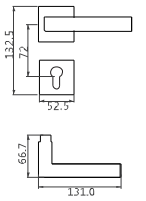

### B865 DOOR HANDLIF

材質: 环保铜  
MATERIAL: BRSS

● RS ● CP ● US

BL-CP-18-865

BL-US-18-865

BL-RS-18-865

Unique outlook, compact outline and elegant design, without influence time and trend, moving away from secularity.