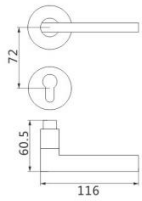

Z004 DOOR HANDLE
材质：锌合金
MATERIAL:ZINC ALLOY

智美生活 铸想未来

Z188 DOOR HANDLE
材质：锌合金
MATERIAL:ZINC ALLOY

可选表面处理

可选表面处理