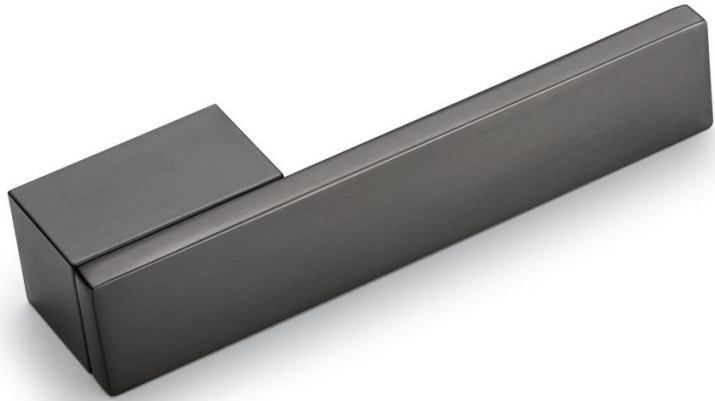

Z256 DOOR HANDLE
材质：锌合金
MATERIAL:ZINC ALLOY

智美生活 铸想未来

Z339 DOOR HANDLE
材质：锌合金
MATERIAL:ZINC ALLOY

可选表面处理

可选表面处理