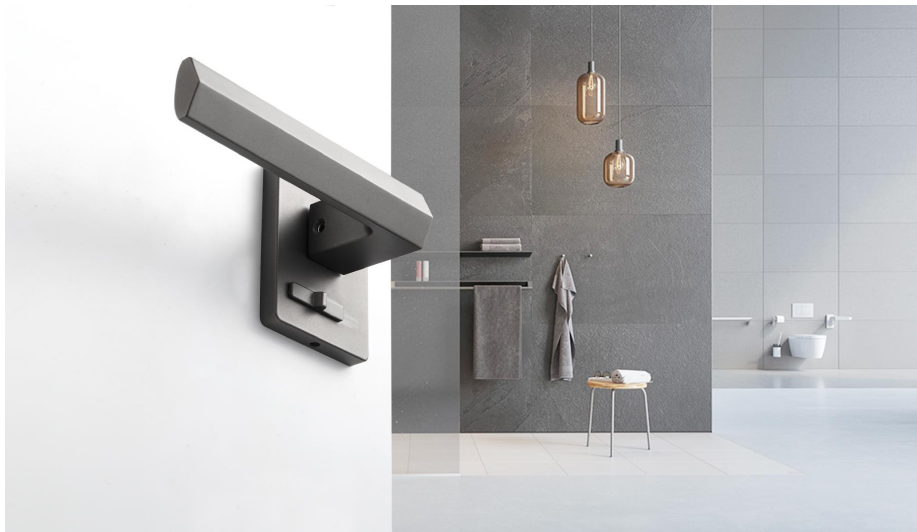

# KEYLESS LOCK

Why do we need the key lock for our interior rooms at HOME? Be simple, be nature. That is what we offer in minimalism philosophy

Remove the lock cylinder and complex mortise lock. Lock the door from inside slide, Open the door from outside green dot