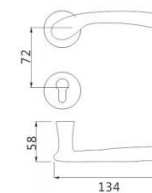

ZL-PN-821-23

ZL-CF-821-23

Z-PVD-821-59

Z-CP-821-59

ZL-BN-821-23

Z-PVD-94-59

**Z004** DOOR HANDLE  
 材质：锌合金  
 MATERIAL:ZINC ALLOY

智美生活 铸想未来