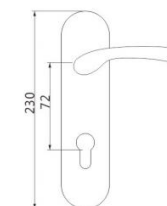

ZL-PN-821-23

ZL-CF-821-23

Z-PVD-821-59

Z-CP-821-59

ZL-BN-821-23

Z-PVD-94-59

**Z004** DOOR HANDLE  
 材质：锌合金  
 MATERIAL:ZINC ALLOY

智美生活 铸想未来