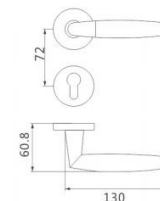

Z-HGBCP-821-271

Z-HBNCP-821-271

Z-BNCP-821-074

Z-HCCP-821-074