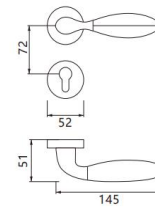

ZL-YBNZP-821-61

BENTIA

**BENTIA
Z061**

Material: zinc Alloy

NECK FINISHES

- HC+CP
- YBN+LVP
- SDU+JP
- YBN+ZP

YBNZP
ZL-862-61

CPLVP
ZL-862-61