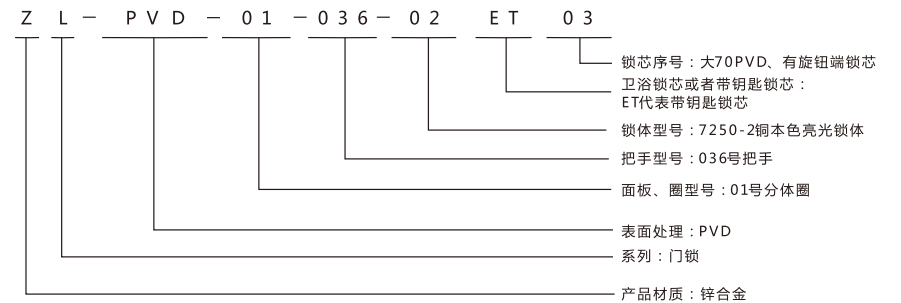

DOOR LOCK SERIES

注 : 面板用01-99代替, 用完后升级为A1-Z9。把手用001-999代替, 用完后升级为A01-Z09
锁体用01-99代替, 用完后升级为A1-Z9, 带钥匙锁芯用ET代替, 不带钥匙锁芯用BK代替, 装饰锁芯用V代替。
型号中间空缺数位用“0”代替, 例如锁体描述ZL-PVD-0-0-02、锁芯描述ZL-PVD-0-0-ET03