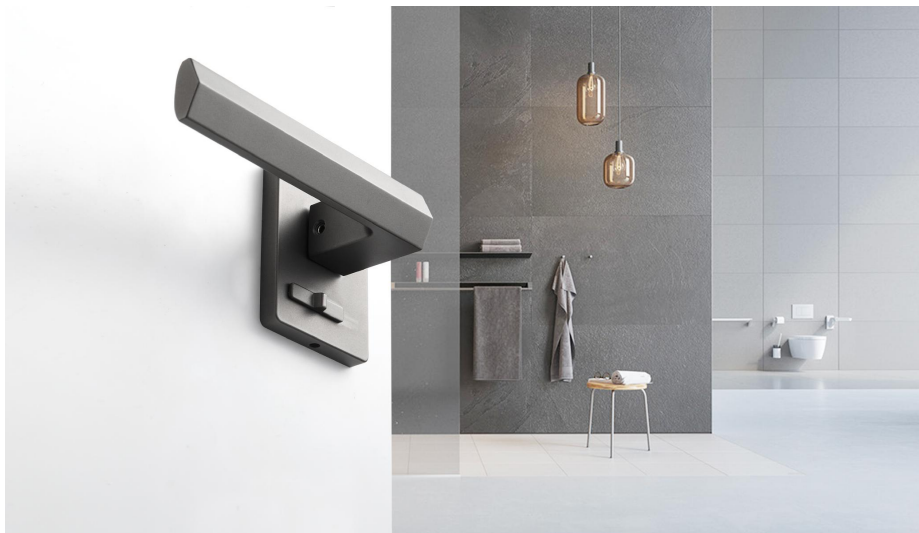

38~60mm

工作环境

温度：-20°C~+60°C
湿度：15%RH~93%RH

KEYLESS LOCK

Why do we need the key lock for our interior rooms at HOME? Be simple, be nature. That is what we offer in minimalism philosophy

Remove the lock cylinder and complex mortise lock. Lock the door from inside slide, Open the door from outside green dot