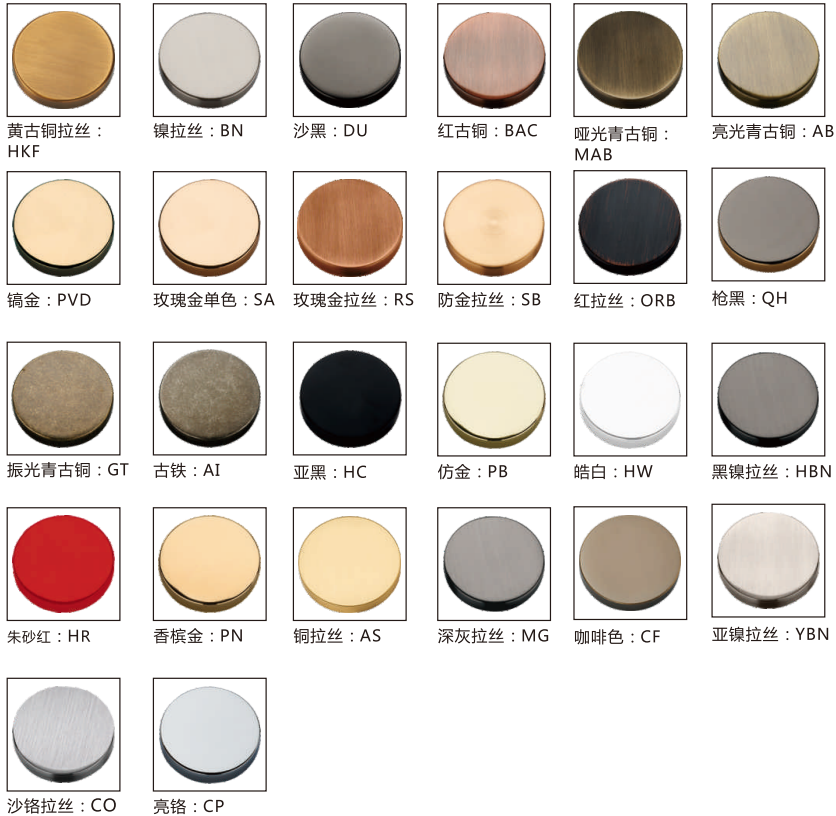

AMTHY

<https://amthy.com>

ZINC

INTERIOR 
Home
HARDWARE

FINISHES

Zinc alloy Series

SERIAL NUMBER RULES

系列分类	门锁系列	移门系统	卫浴五金系列	配套五金系列	玻璃、防火安防门控五金系列	家具五金系列
Series	Door lock series	Sliding Door	Bathroom Hardware	Engineering Hardware	Glass Fire Prevention	Furniture
代码	L	S	B	E	GF	F