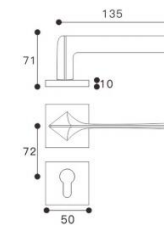

Z-YBN-829-326