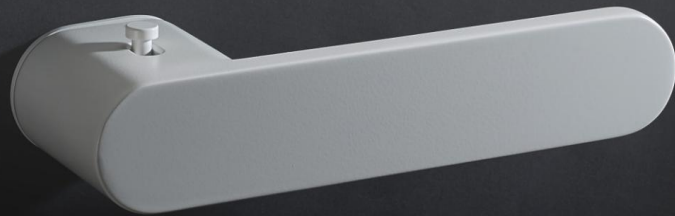

FAMU

FAMU
R7

Material: zinc Alloy

YBN
Z-R7

GBS
Z-R7

HBN
Z-R7

NECK FINISHES

- HW Milan white / 米兰白
- HC Matte black / 哑黑
- HBN Black nickel / 黑镍拉丝
- YBN Nickelite / 亚镍拉丝
- SDU Dark brown / 深棕色

HW
Z-R7