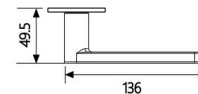

YBN
Z-R9

MAS
Z-R9

HBN
Z-R9

NECK FINISHES

- HW Milan white / 米兰白
- HC Matte black / 哑黑
- HBN Black nickel / 黑镍拉丝
- YBN Nickelite / 亚镍拉丝

HADES

HADES
Z530

Material: